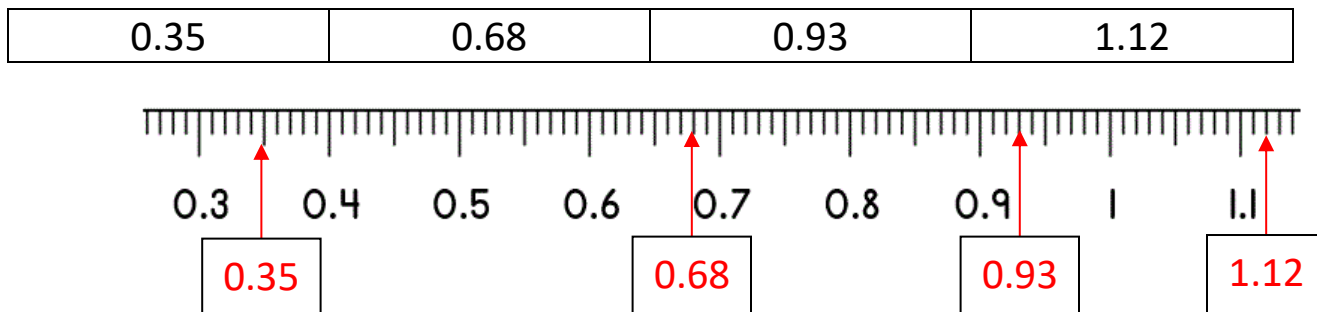

0.35	0.68	0.93	1.12
------	------	------	------

4) Draw arrows to correctly place each number on the number line below.

1.04	0.76	1.23	0.48
------	------	------	------

Name

Date

## DECIMAL NUMBER LINES TO 2DP SHEET 2A ANSWERS

1) Write the missing decimal values on each of the arrows.

2) Write the missing decimal values on each of the arrows.

3) Draw arrows to correctly place each number on the number line below.