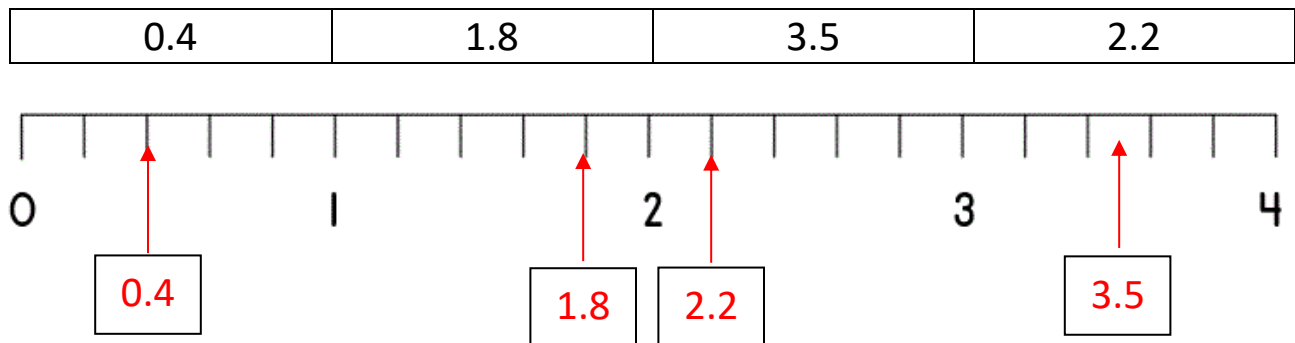

Name

Date

DECIMAL NUMBER LINES TO 1DP SHEET 3

1) Write the missing decimal values on each of the arrows.

2) Write the missing decimal values on each of the arrows.

3) Draw arrows to correctly place each number on the number line below.

0.4	1.8	3.5	2.2
-----	-----	-----	-----

4) Draw arrows to correctly place each number on the number line below.

3.9	2.4	1.5	5.1
-----	-----	-----	-----

Name

Date

DECIMAL NUMBER LINES TO 1DP SHEET 3 ANSWERS

1) Write the missing decimal values on each of the arrows.

2) Write the missing decimal values on each of the arrows.

3) Draw arrows to correctly place each number on the number line below.

4) Draw arrows to correctly place each number on the number line below.