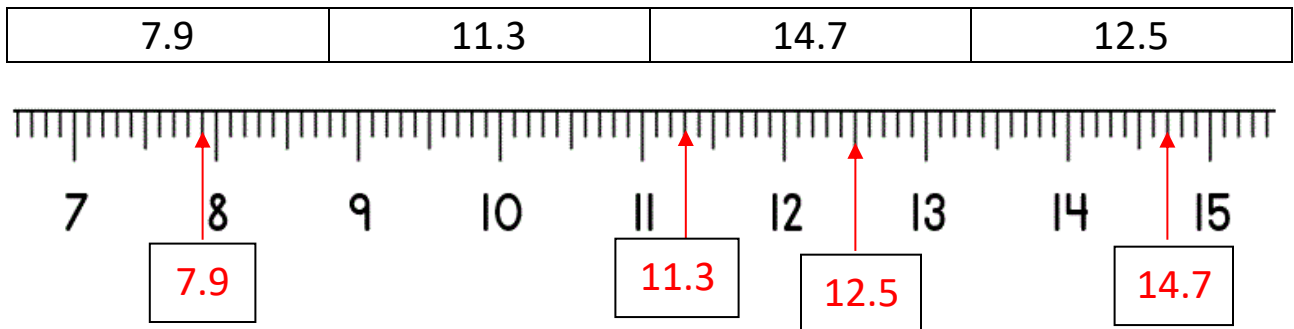

Name

Date

DECIMAL NUMBER LINES TO 1DP SHEET 2A

1) Write the missing decimal values on each of the arrows.

2) Write the missing decimal values on each of the arrows.

3) Draw arrows to correctly place each number on the number line below.

7.9	11.3	14.7	12.5
-----	------	------	------

4) Draw arrows to correctly place each number on the number line below.

15.7	9.8	11.5	17.1
------	-----	------	------

Name

Date

DECIMAL NUMBER LINES TO 1DP SHEET 2A ANSWERS

1) Write the missing decimal values on each of the arrows.

2) Write the missing decimal values on each of the arrows.

3) Draw arrows to correctly place each number on the number line below.

4) Draw arrows to correctly place each number on the number line below.