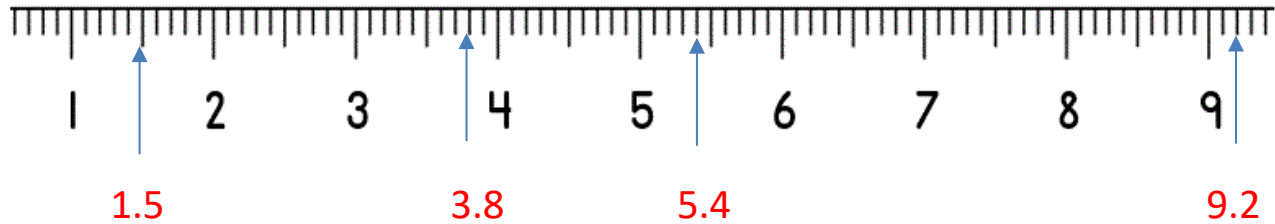

Name

Date

DECIMAL NUMBER LINES TO 1DP SHEET 2A

1) Write the missing decimal values on each of the arrows.

2) Write the missing decimal values on each of the arrows.

3) Draw arrows to correctly place each number on the number line below.

7.9	11.3	14.7	12.5
-----	------	------	------

4) Draw arrows to correctly place each number on the number line below.

15.7	9.8	11.5	17.1
------	-----	------	------

Name

Date

DECIMAL NUMBER LINES TO 1DP SHEET 2A ANSWERS

1) Write the missing decimal values on each of the arrows.

2) Write the missing decimal values on each of the arrows.

3) Draw arrows to correctly place each number on the number line below.

4) Draw arrows to correctly place each number on the number line below.