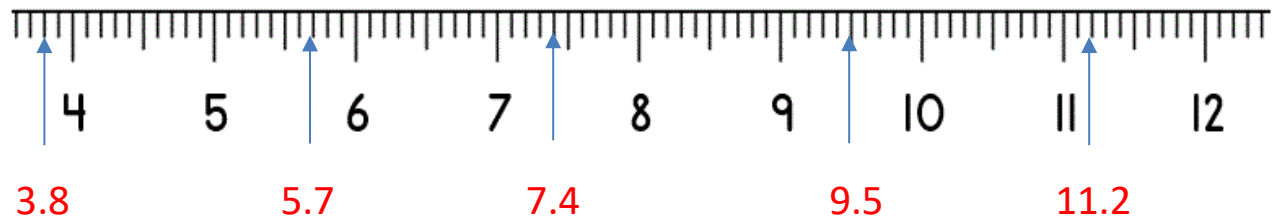

Name

Date

DECIMAL NUMBER LINES TO 1DP SHEET 2A

1) Write the missing decimal values on each of the arrows.

2) Write the missing decimal values on each of the arrows.

3) Draw arrows to correctly place each number on the number line below.

7.9	11.3	14.7	12.5
-----	------	------	------

4) Draw arrows to correctly place each number on the number line below.

15.7	9.8	11.5	17.1
------	-----	------	------

Name

Date

DECIMAL NUMBER LINES TO 1DP SHEET 2A ANSWERS

1) Write the missing decimal values on each of the arrows.

2) Write the missing decimal values on each of the arrows.

3) Draw arrows to correctly place each number on the number line below.

4) Draw arrows to correctly place each number on the number line below.