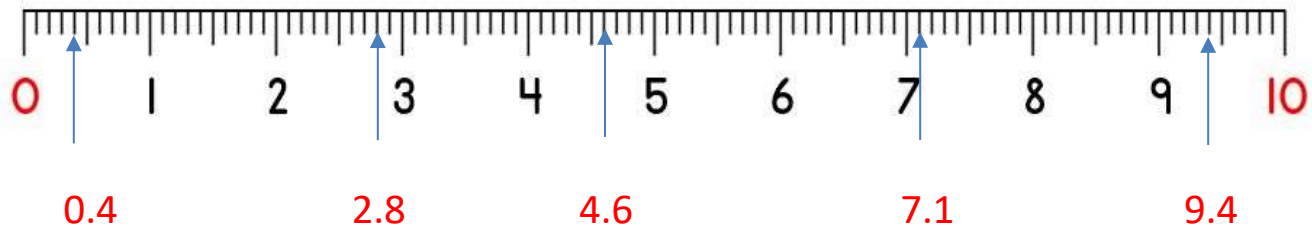

Name

Date

DECIMAL NUMBER LINES TO 1DP SHEET 1A

1) Write the missing decimal values on each of the arrows.

2) Write the missing decimal values on each of the arrows.

3) Draw arrows to correctly place each number on the number line below.

1.9	5.2	8.6	4.3
-----	-----	-----	-----

4) Draw arrows to correctly place each number on the number line below.

0.3	2.7	9.5	4.1
-----	-----	-----	-----

Name

Date

DECIMAL NUMBER LINES TO 1DP SHEET 1A ANSWERS

1) Write the missing decimal values on each of the arrows.

2) Write the missing decimal values on each of the arrows.

3) Draw arrows to correctly place each number on the number line below.

4) Draw arrows to correctly place each number on the number line below.