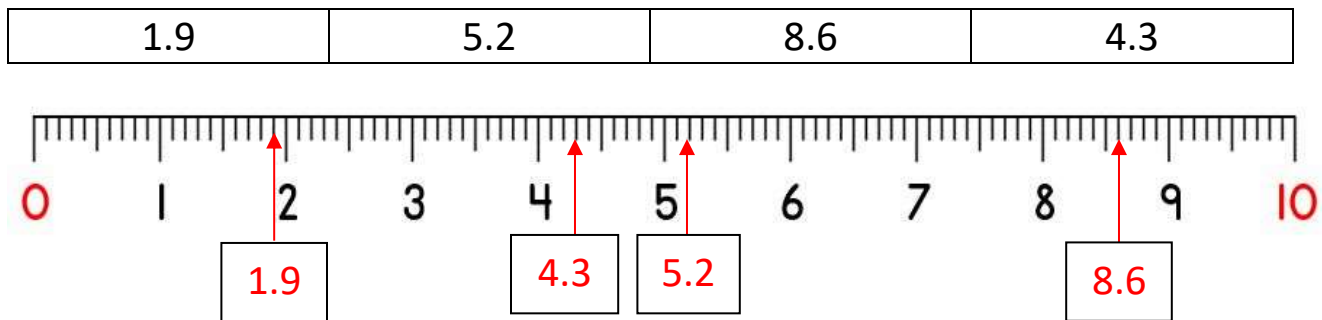

Name

Date

DECIMAL NUMBER LINES TO 1DP SHEET 1A

1) Write the missing decimal values on each of the arrows.

2) Write the missing decimal values on each of the arrows.

3) Draw arrows to correctly place each number on the number line below.

1.9	5.2	8.6	4.3
-----	-----	-----	-----

4) Draw arrows to correctly place each number on the number line below.

0.3	2.7	9.5	4.1
-----	-----	-----	-----

Name

Date

DECIMAL NUMBER LINES TO 1DP SHEET 1A ANSWERS

1) Write the missing decimal values on each of the arrows.

2) Write the missing decimal values on each of the arrows.

3) Draw arrows to correctly place each number on the number line below.

4) Draw arrows to correctly place each number on the number line below.