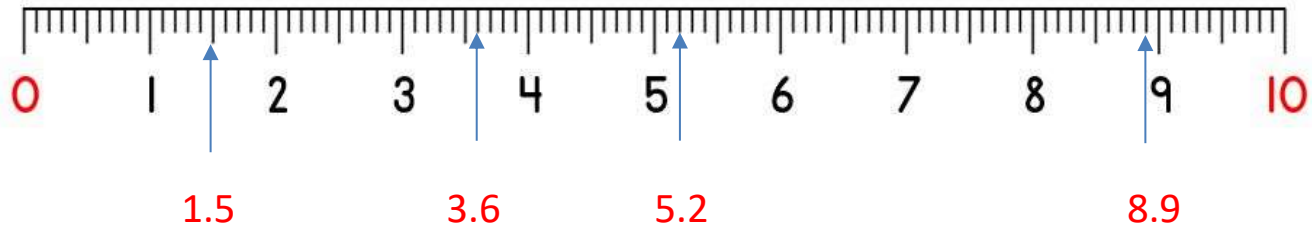

Name

Date

DECIMAL NUMBER LINES TO 1DP SHEET 1A

1) Write the missing decimal values on each of the arrows.

2) Write the missing decimal values on each of the arrows.

3) Draw arrows to correctly place each number on the number line below.

1.9	5.2	8.6	4.3
-----	-----	-----	-----

4) Draw arrows to correctly place each number on the number line below.

0.3	2.7	9.5	4.1
-----	-----	-----	-----

Name

Date

DECIMAL NUMBER LINES TO 1DP SHEET 1A ANSWERS

1) Write the missing decimal values on each of the arrows.

2) Write the missing decimal values on each of the arrows.

3) Draw arrows to correctly place each number on the number line below.

4) Draw arrows to correctly place each number on the number line below.