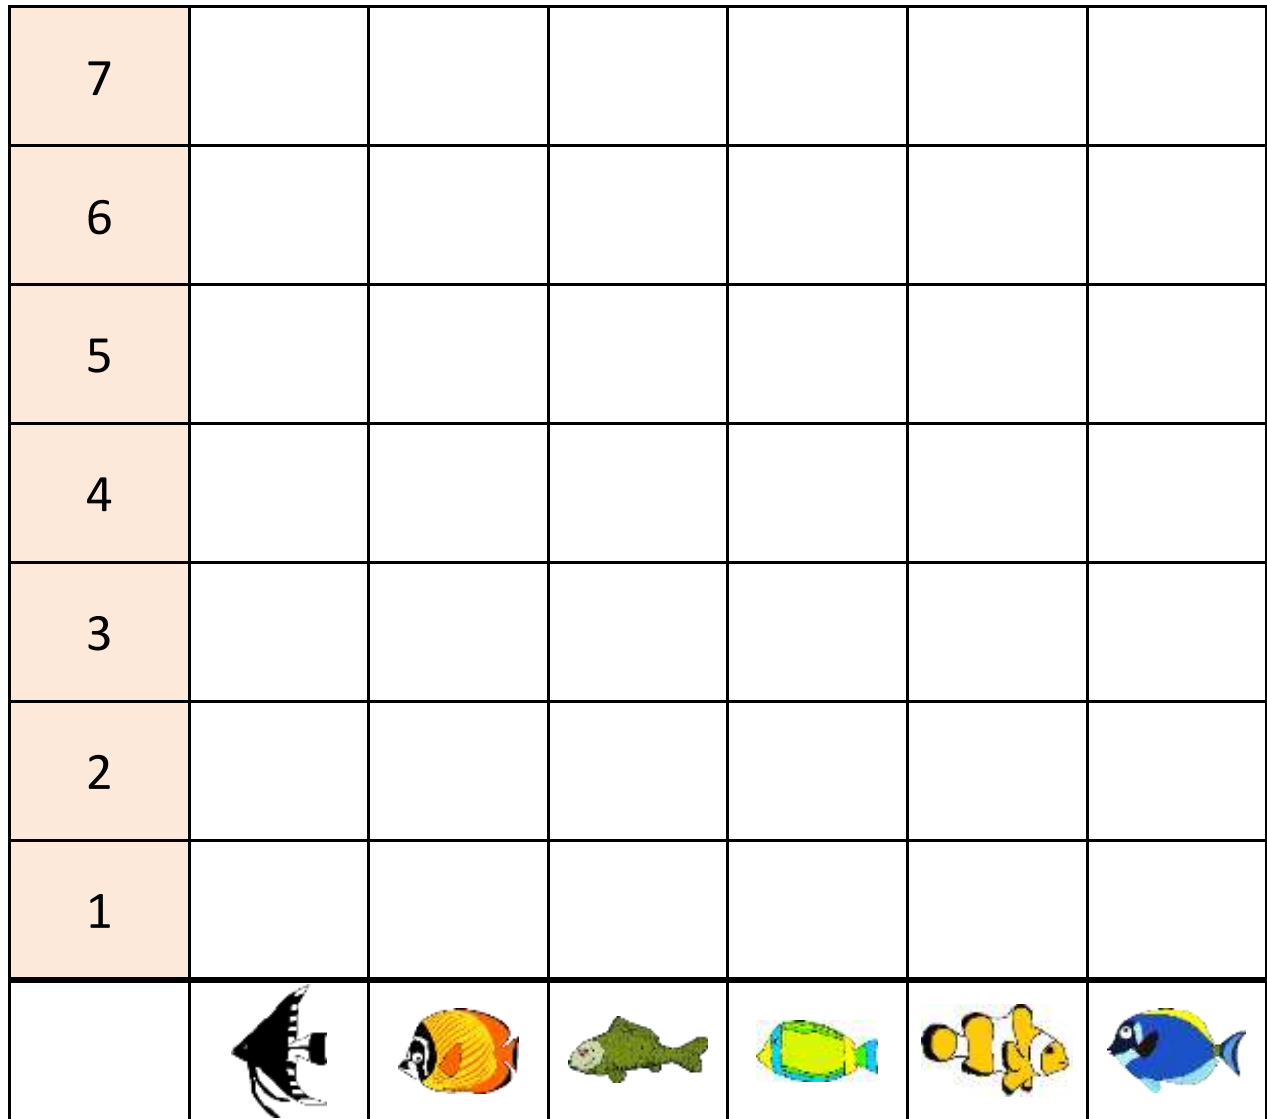

Name

Date

FISH COUNT AND GRAPH 1

Count the number of each picture and shade the graph to show the correct amount.

Name

Date

FISH COUNT AND GRAPH 1 ANSWERS

Count the number of each picture and shade the graph to show the correct amount.